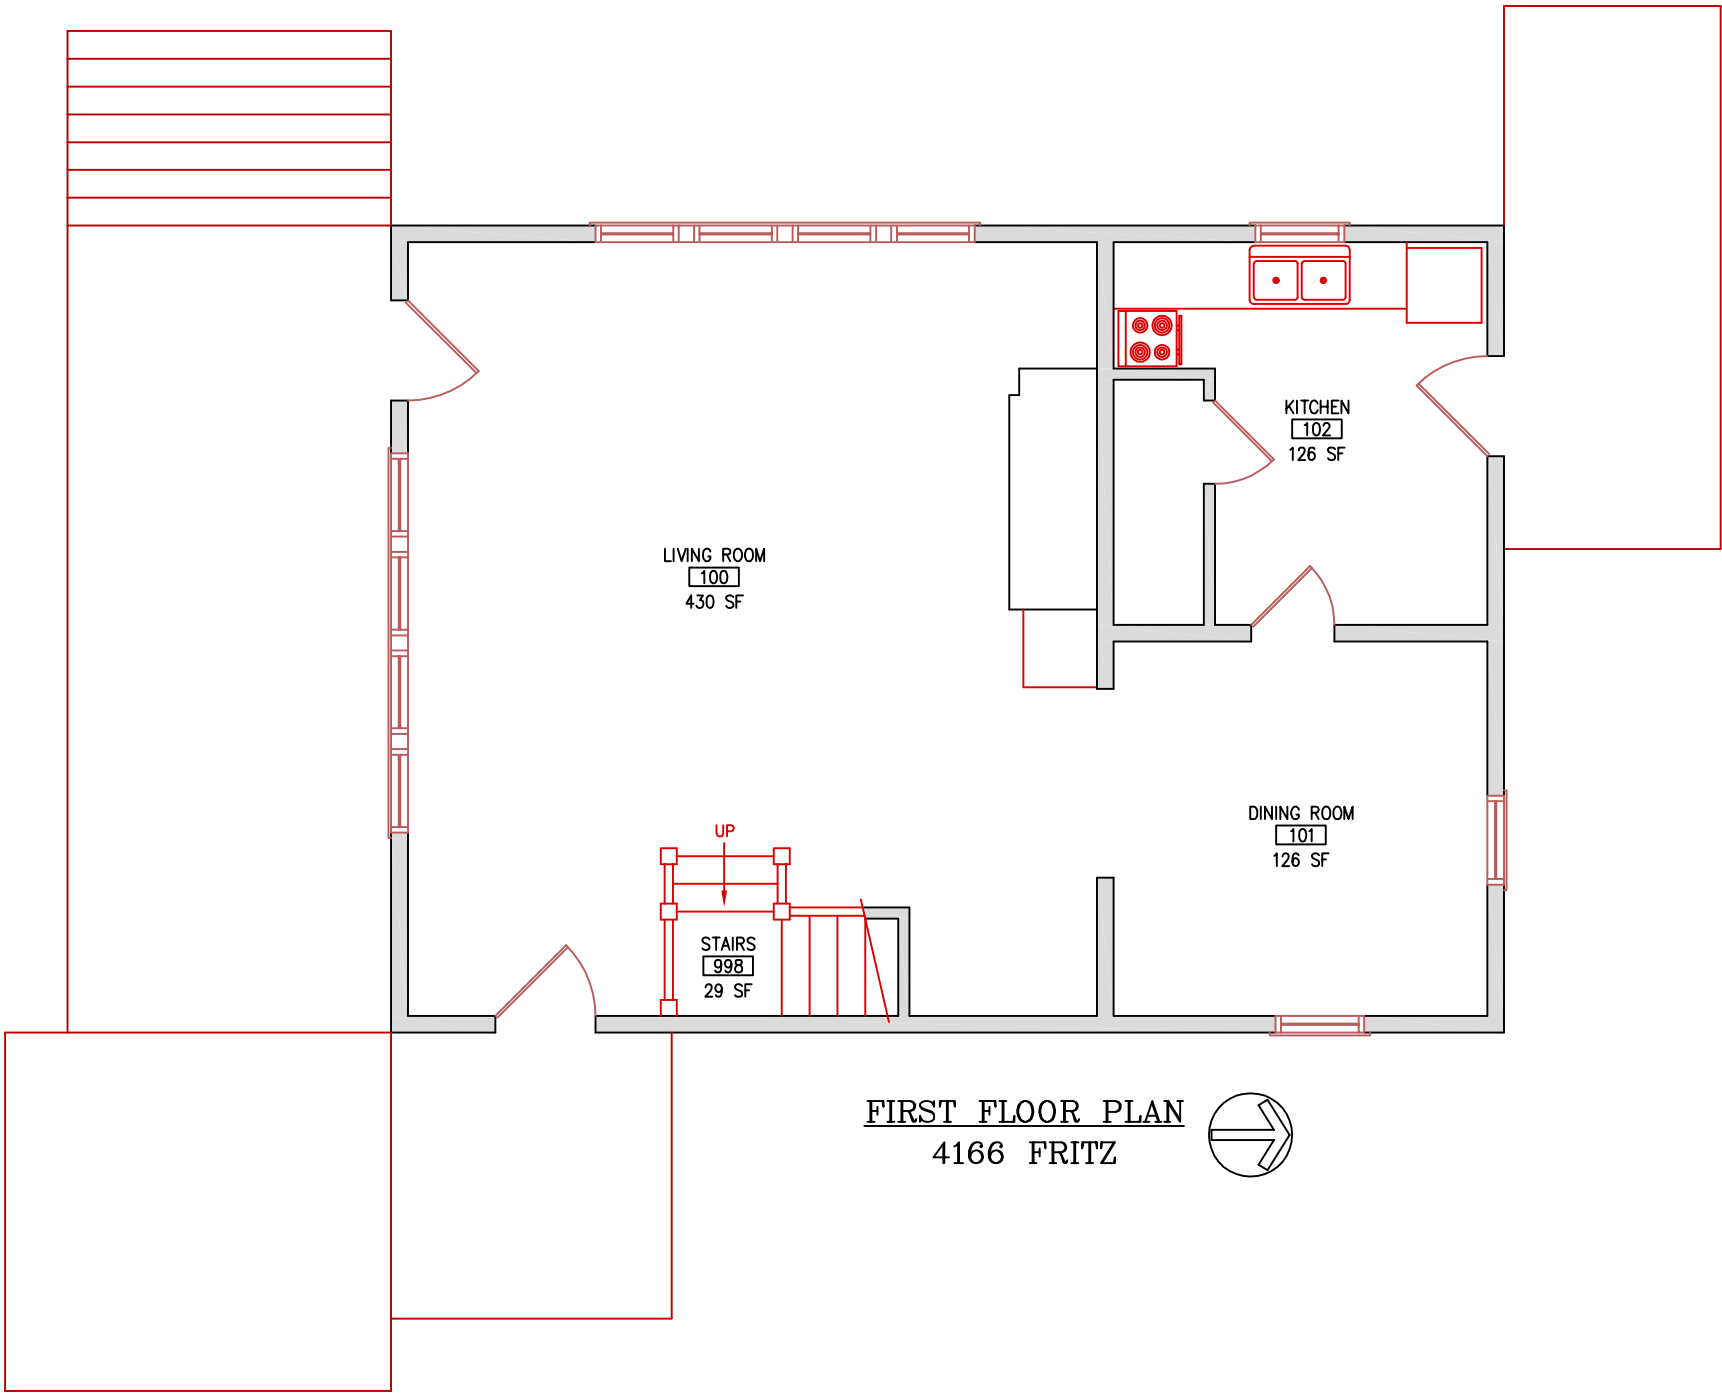

FRITZ

SECOND FLOOR BED COUNT:

DOUBLES: 2 (4)

FULL: 1

TOTAL CAPACITY = 5 (6 if 2 people in full size bed)

DOUBLE = 2 twin beds

FULL = 1 full size bed

LIVING ROOM
100
430 SF

KITCHEN
102
126 SF

DINING ROOM
101
126 SF

UP
STAIRS
998
29 SF

FIRST FLOOR PLAN
4166 FRITZ