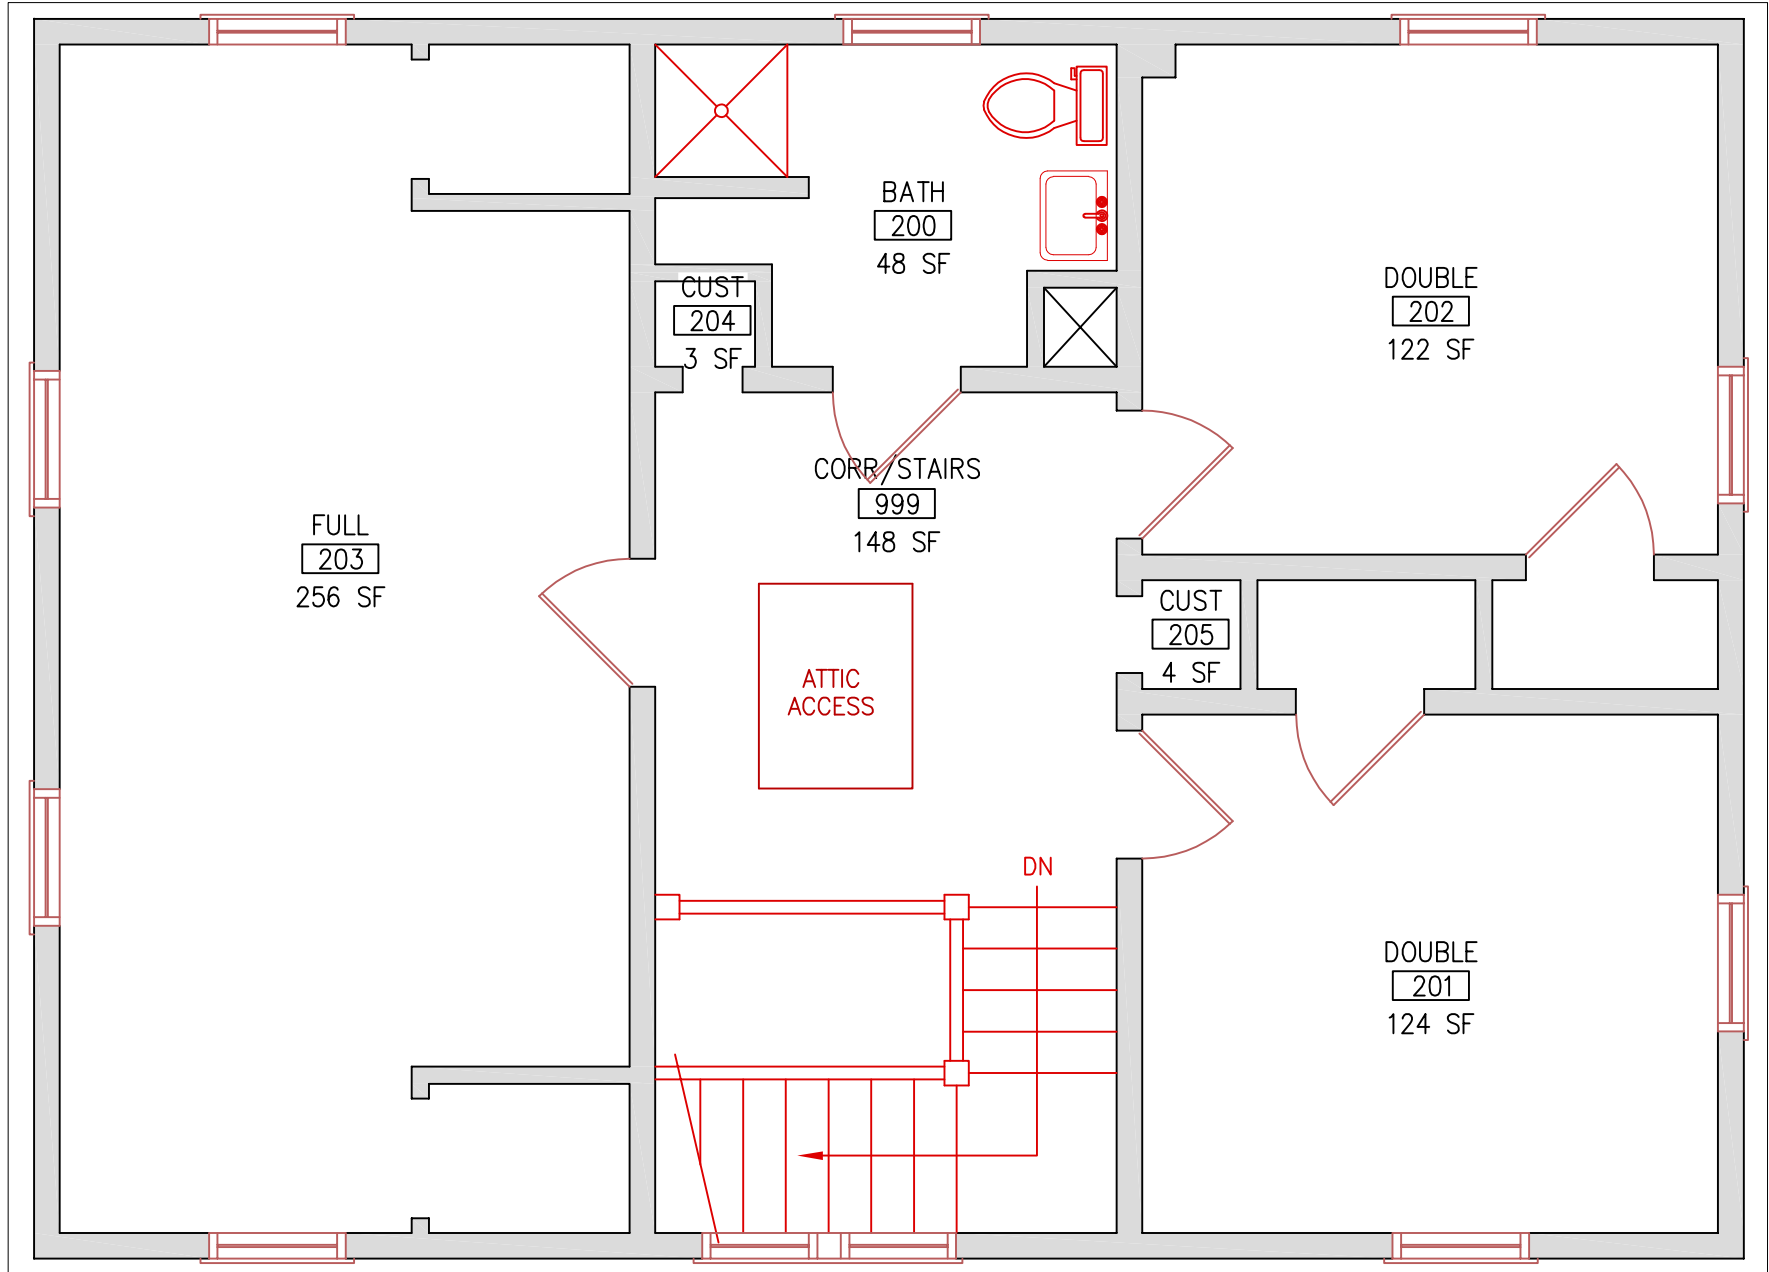

FRITZ

SECOND FLOOR BED COUNT:

DOUBLES: 2 (4)

FULL: 1

TOTAL CAPACITY = 5 (6 if 2 people in full size bed)

DOUBLE = 2 twin beds

FULL = 1 full size bed

LIVING ROOM
100
430 SF

KITCHEN
102
126 SF

DINING ROOM
101
126 SF

UP
STAIRS
998
29 SF

FIRST FLOOR PLAN
4166 FRITZ